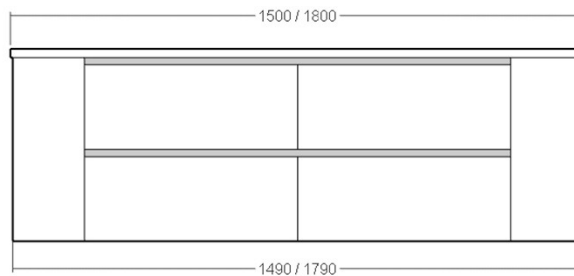

Features & Inclusions

Configuration: Twin Drawer Unit

900-1200: Two Drawers

1500-1800: Four Drawers

Mounting: Wall Hung

Finish: Polyurethane, Polytec or Laminex Finish

Opening: Fingerpull

Other: Curved Edges

Specifications

Depth: 500mm

Height: 490mm (excl. benchtop thickness)

NOTE: For structural reasons, curved edges cannot be utilised for plumbing.

Benchtop	900		1200		1500		1800	
	Single	Double	Single	Double	Single	Double	Single	Double
No Top	\$3,407	\$3,917	\$4,858	\$4,973	\$5,308	\$5,441		
	CND9	CND12	CND151	CND152	CND181	CND182		
20mm Caesarstone (M1,M2 Standard and Deluxe Colours)	\$3,786	\$4,352	\$5,398	\$5,525	\$5,898	\$6,045		
	CND9S	CND12S	CND15S1	CND15S2	CND18S1	CND18S2		
20mm Caesarstone Supernatural (M3 Supernatural Colours)	\$3,975	\$4,570	\$5,668	\$5,801	\$6,193	\$6,347		
	CND9SN	CND12SN	CND15SN1	CND15SN2	CND18SN1	CND18SN2		
12-30mm Corian Glacier White	\$3,936	\$4,524	\$5,611	\$5,743	\$6,131	\$6,284		
	CND9CGW	CND12CGW	CND15CGW1	CND15CGW2	CND18CGW1	CND18CGW2		
12-30mm Corian Colours	\$4,373	\$5,027	\$6,235	\$6,381	\$6,812	\$6,982		
	CND9CRC	CND12CRC	CND15CRC1	CND15CRC2	CND18CRC1	CND18CRC2		
Corian Integrated Bowl - Glacier White 12mm, 50mm or 100mm Thickness	\$4,329	\$4,976	\$6,172	\$6,318	\$6,744	\$6,912		
	CND9CIBW	CND12CIBW	CND15CIBW1	CND15CIBW2	CND18CIBW1	CND18CIBW2		
Corian Integrated Bowl - Colour 12mm, 50mm or 100mm Thickness	\$4,810	\$5,529	\$6,858	\$7,020	\$7,493	\$7,680		
	CND9CIBC	CND12CIBC	CND15CIBC1	CND15CIBC2	CND18CIBC1	CND18CIBC2		