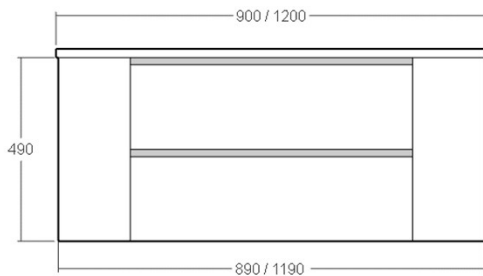

Features & Inclusions

Configuration: Twin Drawer Unit

900-1200: Two Drawers

1500-1800: Four Drawers

Mounting: Wall Hung

Finish: Polyurethane, Polytec or Laminex Finish

Opening: Fingerpull

Other: Curved Edges

Specifications

Depth: 500mm

Height: 490mm (excl. benchtop thickness)

NOTE: For structural reasons, curved edges cannot be utilised for plumbing.

Benchtop	900		1200		1500		1800	
	Single	Double	Single	Double	Single	Double	Single	Double
No Top	\$3,407	\$3,917	\$4,858	\$4,973	\$5,308	\$5,441		
	CND9	CND12	CND151	CND152	CND181	CND182		
20mm Caesarstone (M1,M2 Standard and Deluxe Colours)	\$3,786	\$4,352	\$5,398	\$5,525	\$5,898	\$6,045		
	CND9S	CND12S	CND15S1	CND15S2	CND18S1	CND18S2		
20mm Caesarstone Supernatural (M3 Supernatural Colours)	\$3,975	\$4,570	\$5,668	\$5,801	\$6,193	\$6,347		
	CND9SN	CND12SN	CND15SN1	CND15SN2	CND18SN1	CND18SN2		
12-30mm Corian Glacier White	\$3,936	\$4,524	\$5,611	\$5,743	\$6,131	\$6,284		
	CND9CGW	CND12CGW	CND15CGW1	CND15CGW2	CND18CGW1	CND18CGW2		
12-30mm Corian Colours	\$4,373	\$5,027	\$6,235	\$6,381	\$6,812	\$6,982		
	CND9CRC	CND12CRC	CND15CRC1	CND15CRC2	CND18CRC1	CND18CRC2		
Corian Integrated Bowl - Glacier White 12mm, 50mm or 100mm Thickness	\$4,329	\$4,976	\$6,172	\$6,318	\$6,744	\$6,912		
	CND9CIBW	CND12CIBW	CND15CIBW1	CND15CIBW2	CND18CIBW1	CND18CIBW2		
Corian Integrated Bowl - Colour 12mm, 50mm or 100mm Thickness	\$4,810	\$5,529	\$6,858	\$7,020	\$7,493	\$7,680		
	CND9CIBC	CND12CIBC	CND15CIBC1	CND15CIBC2	CND18CIBC1	CND18CIBC2		